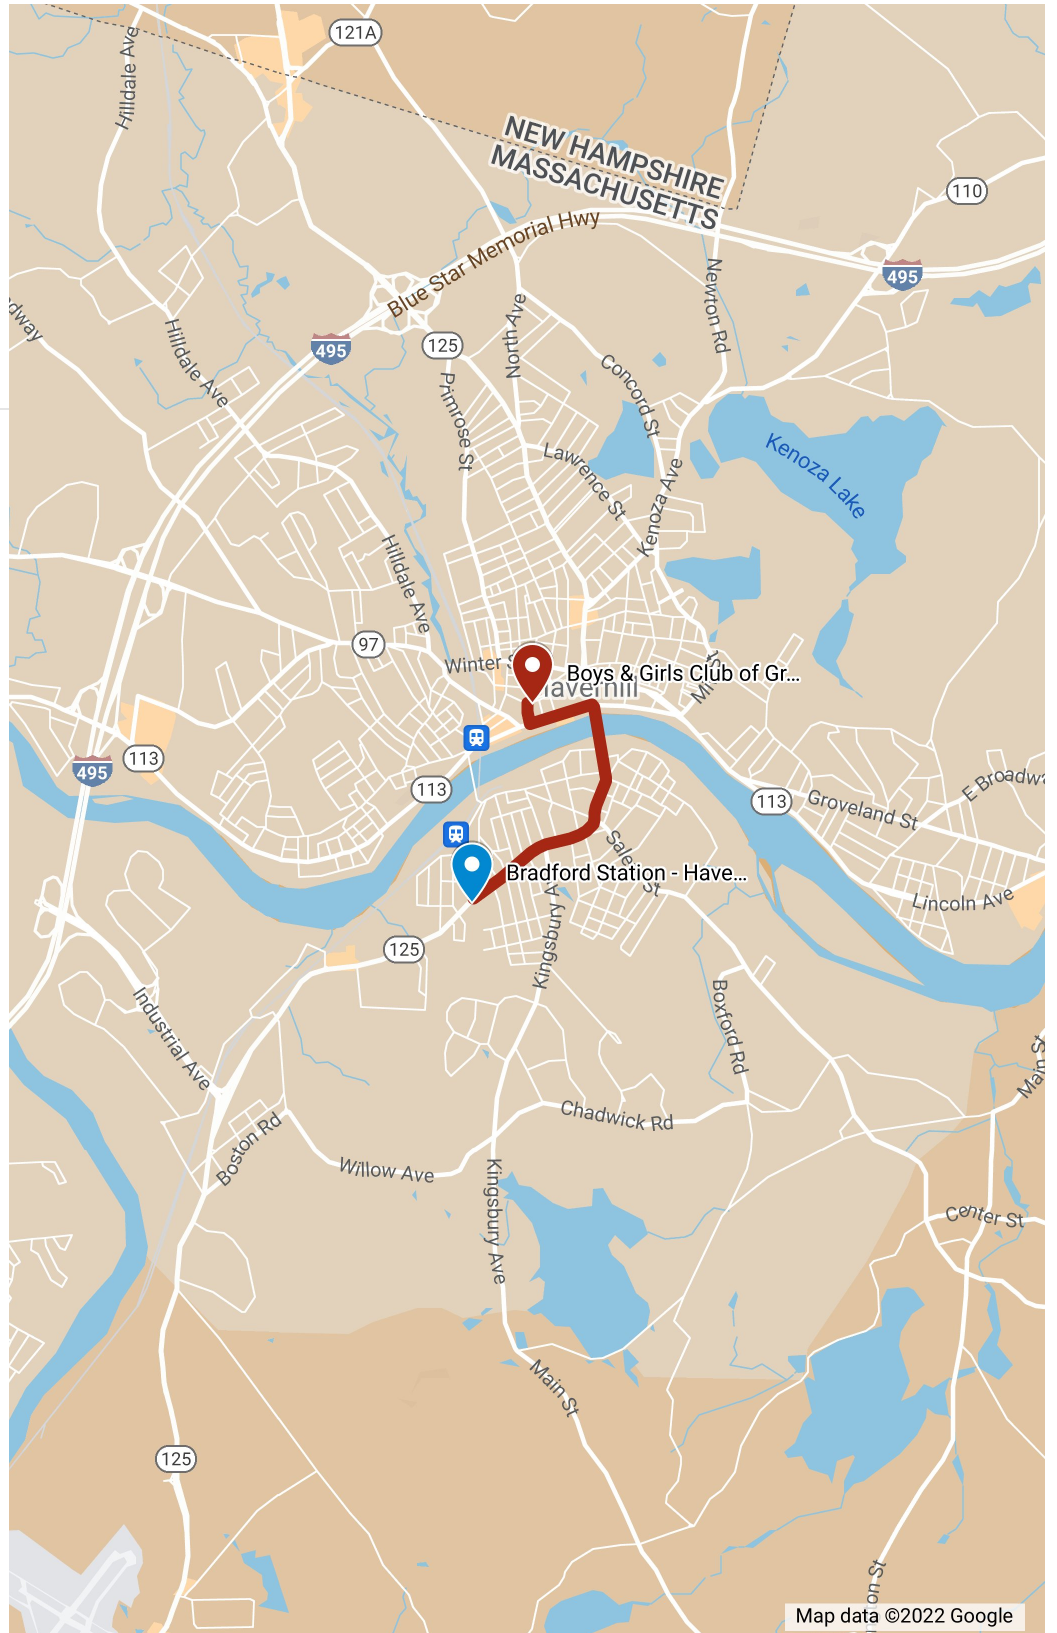

VFW Post 29 Santa Parade

Parade Route

Bradford Station - Haverhill Fire Department

Boys & Girls Club of Greater Haverhill

Haverhill Santa Parade Route

Map data ©2022 Google